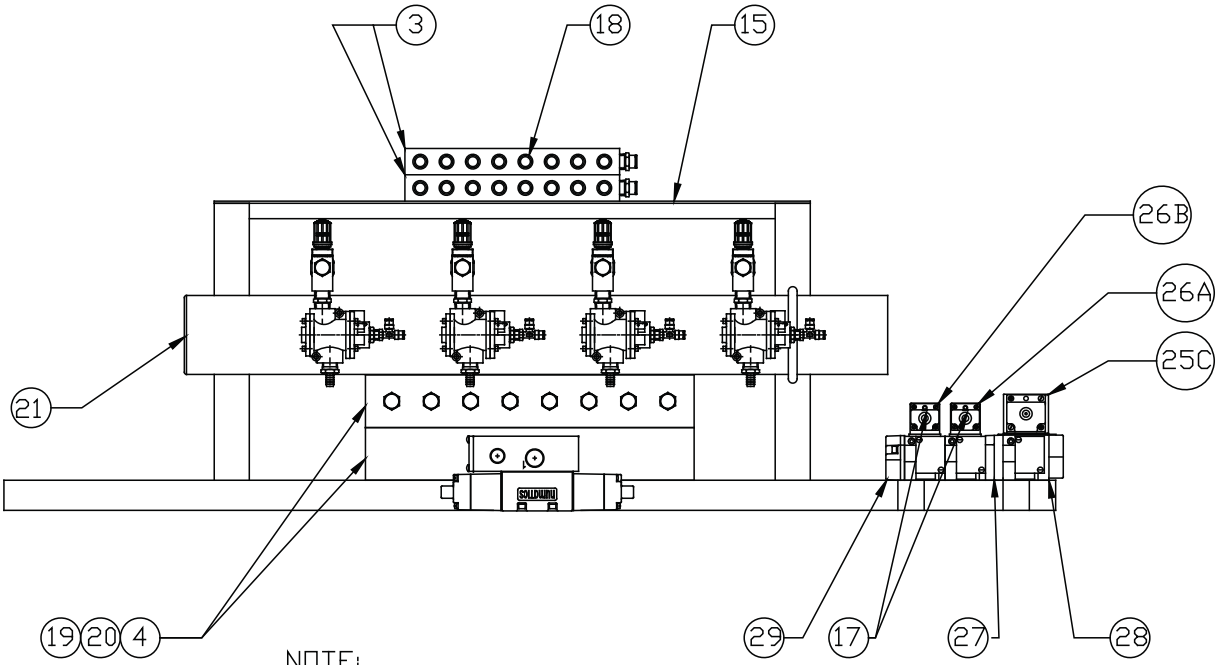

High Flow Air Manifold Systems ~ 4 Head Gallon Machines

NOTE:
HOSES LEFT OFF THIS VIEW FOR CLARITY

Single Solenoid Valve System: ASSY-021
Double Solenoid Valve System: ASSY-022

4 Head Gallon High Flow Air Manifold Bill of Materials

Item:	Description:	Qty:	Part Number:	Item:	Description:	Qty:	Part Number:
1	104104-N04 Needle Valve 1/2" NPT	4	2485-0360	20	129-106 1-1/4" Plug	2	2220-1501
2	STN-1/2 Shuttle Valve 1/2" NPT	4	2485-0361	21	4.5 Round Stainless Steel Plate	1	M520-225
3	HFP-12808-B 8-Port Manifold	2	2485-0381	22	129-102 3/8" Plug	1	2220-1336
4	AM-17-8 8 Port Manifold Modified	2	2485-0363	23	MK55X2NC-8 Mick Mfg 1" Dual Flow Base	2	2485-0369
5	IN441-023-023 1/2" Hex Nipple	12	2220-0682	24	229-858 MK15-MK55 Adapter	2	-
6	LSM0808 Coilhose Pushlock Swivel Fitting 1/2x1/2	8	2485-0364	25A	554SA400K000030 MK55 Single Sol 2pos Pre-blow Valve	1	2485-0358
					554SS400K000030 MK55 Double Sol 2pos Pre-blow Valve	1	2485-0355
7	LRM0808 Coilhose Pushlock Fitting 1/2x1/2	8	2485-0365	25B	554SA400K000030 MK55 Single Sol 2pos Blow Valve	1	2485-0358
					554SS400K000030 MK55 Double Sol 2pos Blow Valve	1	2485-0355
8	NF4PAN520N00000 Air Piloted Poppet Valve 1/2" NPT	4	2485-0366	25C	554SA400K000030 MK55 Single Sol 2pos Blow Pin Cylinder Valve	1	2485-0358
					554SS400K000030 MK55 Double Sol 2pos Blow Pin Cylinder Valve	1	2485-0355
9	JCM06-NPM08 SAE Fitting 3/8" x 1/2"	4	2220-1375	26A	152SA400K000030 MK15 Single Sol 2pos Stripper Valve	1	2485-0359
					152SS400L000030 MK15 Double Sol 2pos Stripper Valve	1	2485-0356
10	L12RM Coilhose Pushlock Hose - 1/2" Hose ID	14ft	2820-0089	26B	152SA400K000030 MK15 Single Sol 2pos Blow Exhaust Actuator Valve	1	2485-0359
					152SS400L000030 MK15 Double Sol 2pos Blow Exhaust Actuator Valve	1	2485-0356
11	Thread-o-let 1/2" Stainless Steel	4	2485-0367	27	229-858 MK15-MK55 Adapter	1	2485-0370
12	Stainless Steel Pipe Sch. 10 Grade 303	1	3525-0008	28	229-880 MK55 Manifold Block 1/2" Ports	1	2485-0371
13	4" Aluminum Channel	1	3118-0002	29	229-630 MK15 Manifold Block 3/8" Ports	2	2485-0372
14	2" Architectural Channel	1	3500-0023	30	IN103-104-024 1/4"x1/4" Male Straight	2	2220-0935
15	1x2x1/8 Aluminum Angle	1	3500-0020	31	IN103-308-022 3/8"x3/8" Male Straight	3	2220-1516
16	4" Structural Aluminum Channel	2	3118-0002	32	IN116-104-021 1/4"x1/4" Branch Tee	4	2220-0766
17	IN103-102-023 1/2x1/2 Fitting	4	2220-1131	33	129-103 1/2" Plug	1	2220-1496
18	129-103 1/2" Plug	4	2220-1496	34	JCM16-MNP16 1" NPT x 1"SAE Fitting	3	2485-0373
19	129-106 1-1/4" Plug	2	2220-1501				

We stock the replacement parts & valves!

Call your Sales Representative today for more information!

Single Solenoid Valve System: ASSY-021

Double Solenoid Valve System: ASSY-022