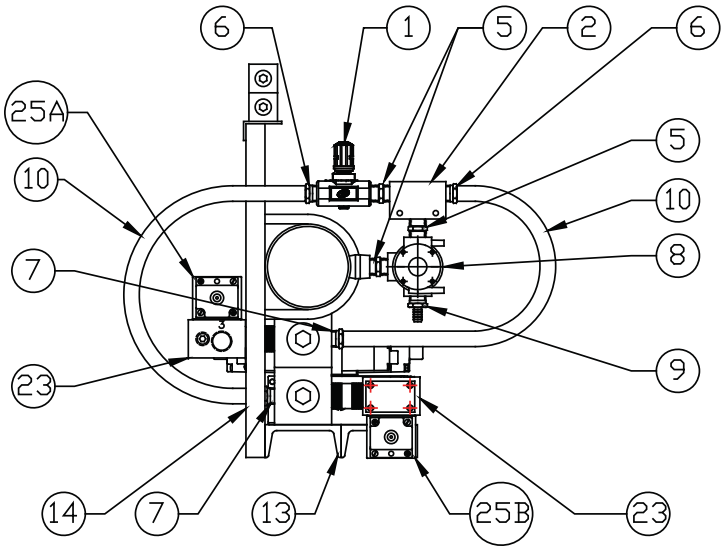

High Flow Air Manifold Systems ~ 4 Head Gallon Machines

NOTE:
HOSES LEFT OFF THIS VIEW FOR CLARITY

Single Solenoid Valve System: ASSY-021
Double Solenoid Valve System: ASSY-022

4 Head Gallon High Flow Air Manifold Bill of Materials

Item:	Description:	Qty:	Part Number:	Item:	Description:	Qty:	Part Number:
1	104104-N04 Needle Valve 1/2" NPT	4	2485-0360	20	129-106 1-1/4" Plug	2	2220-1501
2	STN-1/2 Shuttle Valve 1/2" NPT	4	2485-0361	21	4.5 Round Stainless Steel Plate	1	M520-225
3	HFP-12808-B 8-Port Manifold	2	2485-0381	22	129-102 3/8" Plug	1	2220-1336
4	AM-17-8 8 Port Manifold Modified	2	2485-0363	23	MK55X2NC-8 Mick Mfg 1" Dual Flow Base	2	2485-0369
5	IN441-023-023 1/2" Hex Nipple	12	2220-0682	24	229-858 MK15-MK55 Adapter	2	-
6	LSM0808 Coilhose Pushlock Swivel Fitting 1/2x1/2	8	2485-0364	25A	554SA400K000030 MK55 Single Sol 2pos Pre-blow Valve	1	2485-0358
					554SS400K000030 MK55 Double Sol 2pos Pre-blow Valve	1	2485-0355
7	LRM0808 Coilhose Pushlock Fitting 1/2x1/2	8	2485-0365	25B	554SA400K000030 MK55 Single Sol 2pos Blow Valve	1	2485-0358
					554SS400K000030 MK55 Double Sol 2pos Blow Valve	1	2485-0355
8	NF4PAN520N00000 Air Piloted Poppet Valve 1/2" NPT	4	2485-0366	25C	554SA400K000030 MK55 Single Sol 2pos Blow Pin Cylinder Valve	1	2485-0358
					554SS400K000030 MK55 Double Sol 2pos Blow Pin Cylinder Valve	1	2485-0355
9	JCM06-NPM08 SAE Fitting 3/8" x 1/2"	4	2220-1375	26A	152SA400K000030 MK15 Single Sol 2pos Stripper Valve	1	2485-0359
					152SS400L000030 MK15 Double Sol 2pos Stripper Valve	1	2485-0356
10	L12RM Coilhose Pushlock Hose - 1/2" Hose ID	14ft	2820-0089	26B	152SA400K000030 MK15 Single Sol 2pos Blow Exhaust Actuator Valve	1	2485-0359
					152SS400L000030 MK15 Double Sol 2pos Blow Exhaust Actuator Valve	1	2485-0356
11	Thread-o-let 1/2" Stainless Steel	4	2485-0367	27	229-858 MK15-MK55 Adapter	1	2485-0370
12	Stainless Steel Pipe Sch. 10 Grade 303	1	3525-0008	28	229-880 MK55 Manifold Block 1/2" Ports	1	2485-0371
13	4" Aluminum Channel	1	3118-0002	29	229-630 MK15 Manifold Block 3/8" Ports	2	2485-0372
14	2" Architectural Channel	1	3500-0023	30	IN103-104-024 1/4"x1/4" Male Straight	2	2220-0935
15	1x2x1/8 Aluminum Angle	1	3500-0020	31	IN103-308-022 3/8"x3/8" Male Straight	3	2220-1516
16	4" Structural Aluminum Channel	2	3118-0002	32	IN116-104-021 1/4"x1/4" Branch Tee	4	2220-0766
17	IN103-102-023 1/2x1/2 Fitting	4	2220-1131	33	129-103 1/2" Plug	1	2220-1496
18	129-103 1/2" Plug	4	2220-1496	34	JCM16-MNP16 1" NPT x 1"SAE Fitting	3	2485-0373
19	129-106 1-1/4" Plug	2	2220-1501				

We stock the replacement parts & valves!

Call your Sales Representative today for more information!

Single Solenoid Valve System: ASSY-021

Double Solenoid Valve System: ASSY-022